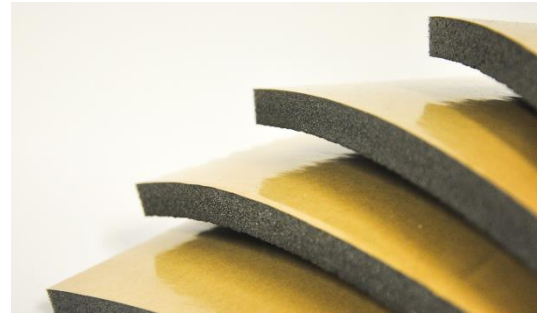

# ThermaSmart® PRO Sheet SA

Thermal insulation by Thermaflex®

Self-Adhesive thermal insulation sheet made of direct extruded, closed-cell, high quality Thermoplastic Elastomeric foam

## Benefits

- Condensation free system installed by qualified installer
- Consistent performance - damage free, robust insulation material
- Fast installation due to self-adhesive layer
- Safety - Excellent fire and smoke behavior
- Gain point for Green building program with certified ThermaSmart PRO foam insulation - Cradle to Cradle Certified® Bronze.