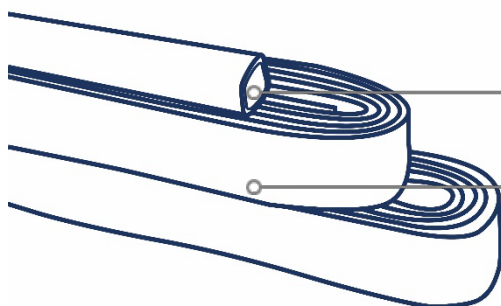

Applications

- Domestic plumbing – noise reduction in walls and floor spaces for:
  - Cold water pipes
  - Drain piping
  - Ventilation circular ducts